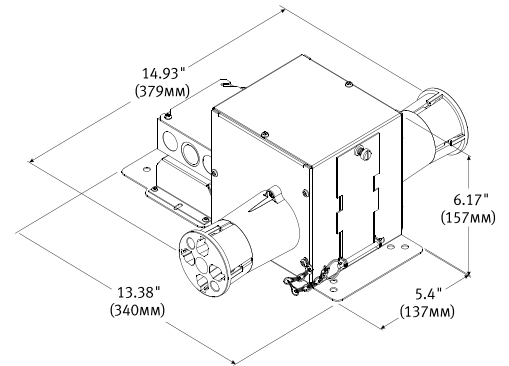

TYPE:

ORDERING CODE:

APPROVAL:

JOB:

REFER TO TABLE BELOW

DATE:

SPECIFICATIONS

SYSTEM SPECIFICATIONS:

Start-up Load: 120V at 1.0 Amp
Continuous Load: 120V at 0.7 Amps
Cooling: Fanless

BALLAST SPECIFICATION:

Type: Electronic ballast
Warm-up Time: 40 seconds
Restrike Delay: 3 minutes
dB Rating: 0 dB, fanless operation
Thermal output: 350 BTU/Hr

OPERATING ENVIRONMENT:

Max Exposure Rating: Damp location
Operating Temperature: 5°C to 45°C
Storage Temperature: -20°C to 85°C
Rec. Mounting Clearance: 12" (304mm)

POWER CONSUMPTION:

Lamp: 70 Watts
System: 80 Watts

LAMP SPECIFICATION:

Lamp Type: Quartz Metal Halide
Wattage: 70 Watt
Bulb Type: Arc tube

ACCESSORY OPTIONS:

Single Color Chips: Amber, Apple Green, Aqua, Dark Blue, Green, Incandescent, Magenta, Medium Blue, Orange and Teal

PHYSICAL CHARACTERISTICS:

Material/Finish: Steel sheet metal, polyurethane paint - blue, injection molded fiberglass-reinforced PBT hub - black
Dimensions: 10.96" (W) x 13.39" (L) x 6.17" (H)
Weight: 10 lbs

FIBER CAPACITY:

Port Size: 3 ports per side, 6 total per illuminator; 12mm each
Stranded Fiber: Not compatible
Large Core Fiber: Max OD 14mm; recommended type EFOFJ-14/12MM-XX with Fiberjacks connector

MOUNTING:

Horizontal only; wall mount kit (EFO-WM-KIT) or caddy rails, set of 2 (EFO-CR)

	EFO 700	EFO 800
Rated Life	15,000 hrs	15,000 hrs
Lumen Maintenance	70% @ 6,000 hrs	75% @ 6,000 hrs
Color Rendering Index	75	87
Color Temp	3300k (+/- 450k)	4500k (+/- 350k)
Base Type	EFOI cage	EFOI cage
Rod Options	Order 727 (supertint) for 2700K Order 730 (tint) for 3000K	Order 830 (supertint) for 3000K Order 835 (tint) for 3500K
Replacement Lamps	EFO-700-CL3-D EFO-700-CL3-SC-D*	EFO-800-CL3-D

*For use only with Illuminator configured for SC option Note: Replacement lamps come assembled with door

EFO33 Illuminator

Ordering Guide

Model Options	Lamp Options	Voltage Options	Accessory Option
EFO33	727 75 CRI, 2700 K 730 75 CRI, 3000 K 735 75 CRI, 3500 K 75C 2 Ports, 2 Single Colors 830 87 CRI, 3000 K 835 87 CRI, 3500 K 841 87 CRI, 4100K	120 120V, 60Hz 240 240V, 60Hz 240I 240V, 50Hz 277 277V, 60Hz	00 Standard Hardwire Connection P Power Cord R Remote Ballast = 24" wires CR Caddy Rails, Set of 2 WM Wall Mount Kit