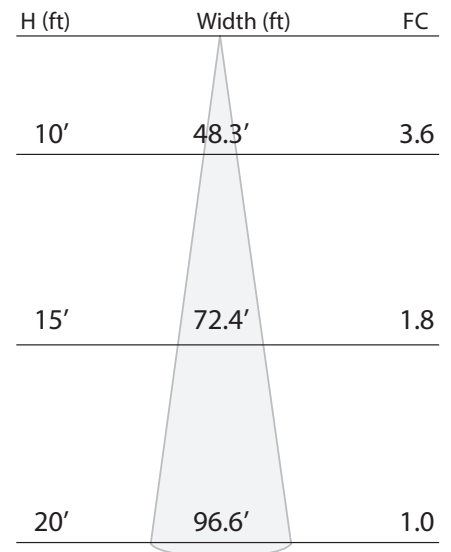

TYPE:

ORDERING CODE:

APPROVAL:

JOB:

DATE:

SPECIFICATIONS

LAMP ONLY:

Overall Dimensions: 48"

Lamp Life: 50,000 hours

Operating Environment: -20°C to 40°C

UL / IP Rating: UL Listed, Indoor dry location only (IP-54)

Lumen output: 1500

Wattage: 15

Efficacy: 100 lpw

Beam Spread: 135°

CRI: >72

CCT: 4500 K

CBCP: 355

Zonal Lumen Summary

| Zone | Lumens | % of Lamp |
|--------|--------|-----------|
| 0-30 | 395 | 26.3% |
| 0-40 | 631 | 42.1% |
| 0-60 | 1132 | 75.5% |
| 0-90 | 1468 | 97.9% |
| 90-180 | 32 | 2.1% |
| 0-180 | 1500 | 100% |