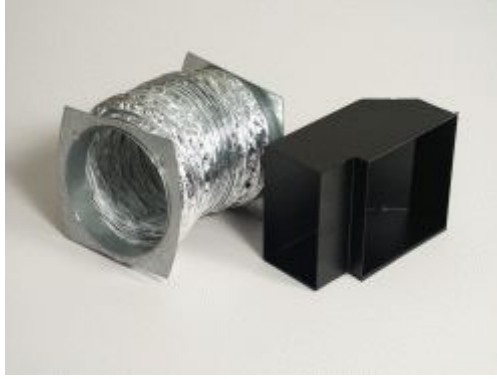

Mounting Accessories

FS-TVK2

Ventilation
Kit for

Description: FS11L,
FS12L,
FS13L

Illuminator
Use:

Technical
Remarks:

Exhaust: Flexible Duct,
36" Long. Intake: Rigid
vent, mounted either
facing front or facing
back.