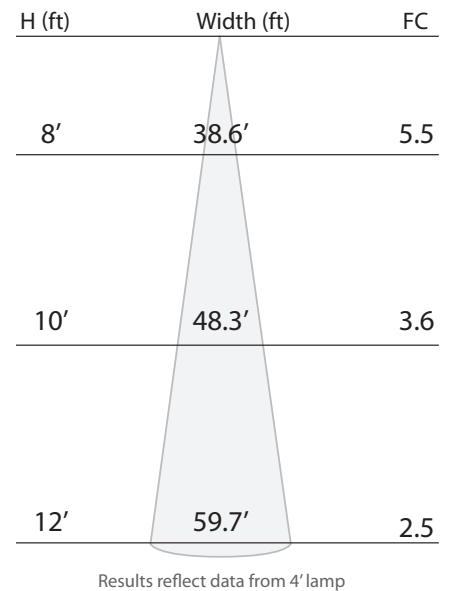

TYPE:  
JOB:

ORDERING CODE:

APPROVAL:  
DATE:

**SPECIFICATIONS**

Overall Dimensions: 2', 3', 4' and 5' versions available  
 Connection: Medium Bi-Pin with 90° rotation option; direct retrofit for T8, T10 and T12 lamps  
 Input Voltage: 110-277VAC, 50/60Hz  
 Ballast: Integrated  
 Available Colors: Warm White (3500K +/-500), Neutral White (4500K +/-500), Cool White (6500K +/-500)  
 Dimming: LED Lamps are NOT dimmable  
 Lamp Life: Rated life of 50,000 hours to 70% lumen maintenance  
 Environmental requirements:  
     Operating temperature: -20 to +40°C  
     Storage temperature: -30 to +60°C  
     Working humidity: 30% to 85%  
     Storage humidity: 10% to 90%  
     Storage and operating environment: Normal indoor ventilation and non-corrosive environments  
 UL / IP Rating: UL Listed, Indoor dry location only (IP-54)

**NOTE: Must use non-shunted Lamp holders.**

**Lumen output: 1500**  
**Wattage: 15**  
**Efficacy: 100 lpw**  
**Beam Spread: 135°**  
**CRI: >72**  
**CCT: 4500 K**  
**CBCP: 355**  
 Typical performance data. Actual results may vary. Test performed at 120VAC.

Zonal Lumen Summary Results reflect data from 4' lamp

Zone	Lumens	% of Lamp
0-30	395	26.3%
0-40	631	42.1%
0-60	1132	75.5%
0-90	1468	97.9%
90-180	32	2.1%
0-180	1500	100%

**Note: LED Tube Lamp requires single end power only; wiring to one side of the fixture is sufficient. Ensure Lamp end labeled "Power end here" is installed to the life circuit.**

Product Line	Luminaire	Color Temp (+/- 500K)	Size	Connection	Voltage
LEDFL LED Light Tube	T8 T8 Lamp	<b>WW</b> Warm White 3500K	<b>24</b> 24"	<b>BIP</b> BiPin	<b>ARV</b> 100-277V
		<b>NW</b> Neutral White 4500K	<b>36</b> 36"		
		<b>CW</b> Cool White 6500K	<b>48</b> 48"		
			<b>60</b> 60"		