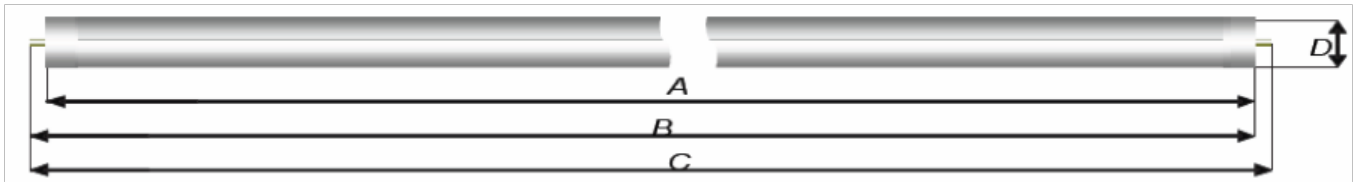

Zonal Lumen Summary Results reflect data from 4' lamp

Zone	Lumens	% of Lamp
0-30	395	26.3%
0-40	631	42.1%
0-60	1132	75.5%
0-90	1468	97.9%
90-180	32	2.1%
0-180	1500	100%

**Note: LED Tube Lamp requires single end power only; wiring to one side of the fixture is sufficient. Ensure Lamp end labeled "Power end here" is installed to the life circuit.**

TYPE:

ORDERING CODE:

APPROVAL:

JOB:

DATE:

**SPECIFICATIONS**

Part Number	Size	Weight	A		B		C		D	Socket type
			MAX	MIN	MAX	MIN	MAX	MAX		
LEDFLT8-XX24-BIPARV	2 ft	0.48 lbs	32.22"	23.4"	23.5"	/	23.78"	φ 1.2598"	G13	
LEDFLT8-XX36-BIPARV	3 ft	0.75 lbs	35.22"	35.4"	35.5"	/	35.78"	φ 1.2598"	G13	
LEDFLT8-XX48-BIPARV	4 ft	0.97 lbs	47.22"	47.4"	47.5"	/	47.78"	φ 1.2598"	G13	
LEDFLT8-XX60-BIPARV	5 ft	1.15 lbs	59.06"	59.24"	59.33"	/	59.61"	φ 1.2598"	G13	