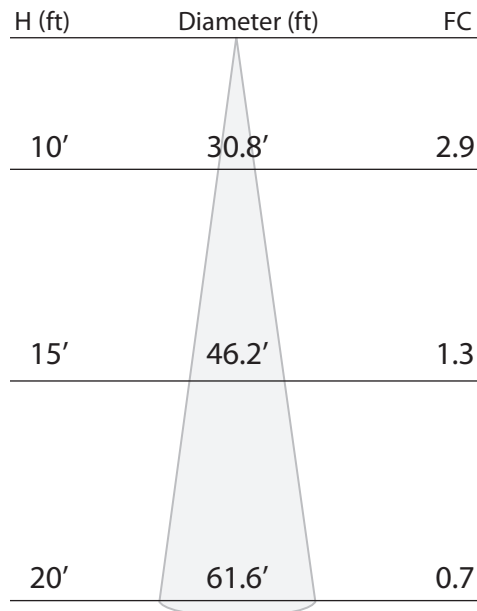

TYPE:

ORDERING CODE:

APPROVAL:

JOB:

DATE:

SPECIFICATIONS

LAMP ONLY:

Overall Dimensions: 48"

Connection: Medium Bi-Pin; direct retrofit for T8 and T12 lamps

Input Voltage: 90-277VAC, 50/60Hz, 0.6A

Ballast: Integrated

Lumen maintenance: 98% of 2,000 hrs

Available Colors: Cool White, Pure White, Warm White, Amber White

Lamp Life: 50,000 hours

Operating Environment: -40°F to 131°F

UL / IP Rating: UL listed

Lumen output: 1140
Wattage: 17
Efficacy: 67.06 lpw
Beam Spread: 114°
CRI: 69
CCT: 4321 K
CBCP: 292

Zonal Lumen Summary