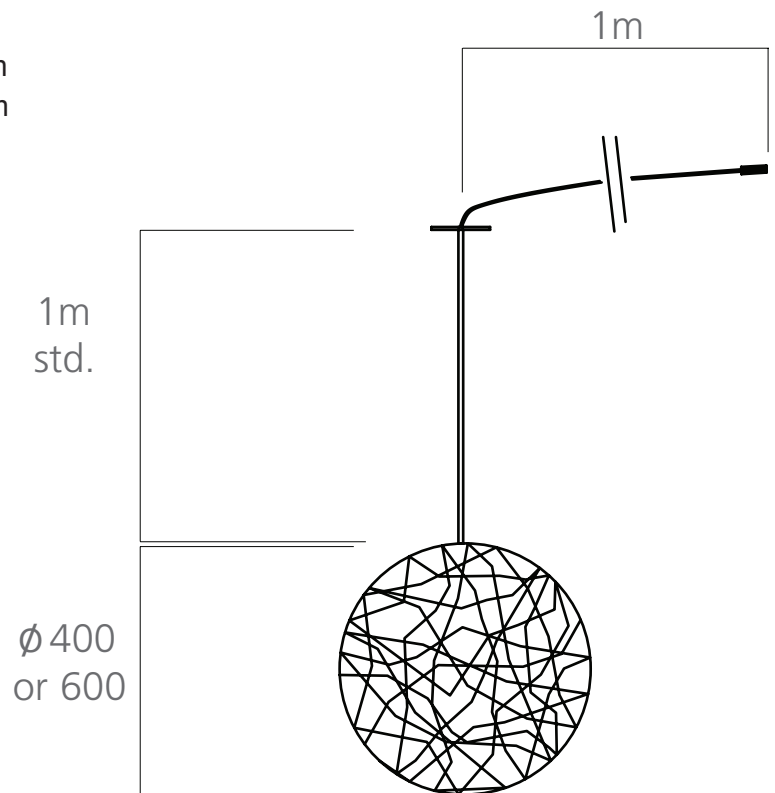

TYPE:
JOB:

ORDERING CODE:
 — —

APPROVAL:
DATE:

SPECIFICATIONS

Max Overall Diameter: Available in 15.748" (400mm) or 23.622" (600mm) diameter

Fiber Tail: Standard tail length is 6.265' (2m) specify additional tail requirements with order
Max recommended tail is 26.25' (8m)

Primary Material: Plastic Fiber optic cable

Fiber bundle: 37 strands @ 1.00mm for the 400mm
50 strands @ 1.00mm for the 600mm

Mounting: Optional ceiling plate

ORDERING CODE:

Type	Model	Size
<input type="text" value="DF"/>	<input type="text" value="LALUNAR"/>	<input type="text"/>
DF: Design Fixture	LALUNAR: LaLunar	400: 400mm 600: 600mm