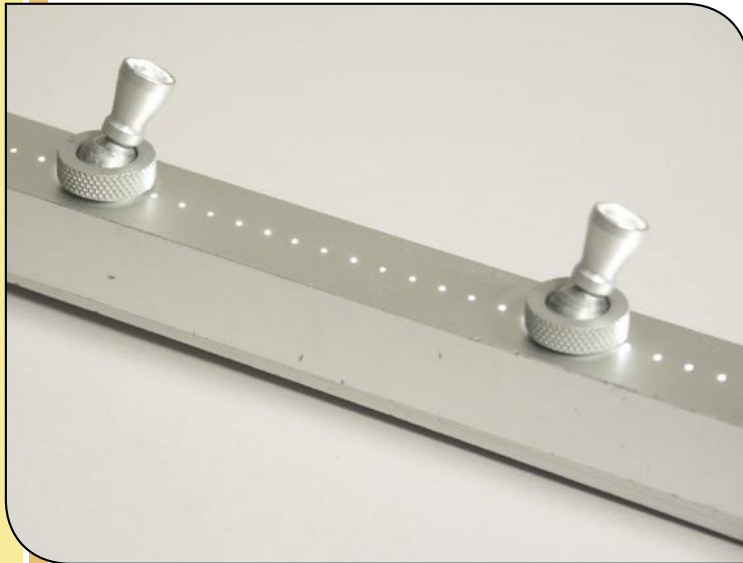

LIGHTLY EXPRESSED® LIGHT BARS

description_ordering guide_specifications

FOCI

→ →
→ →

Description:

A LightBeam fixture with adjustable aim spotlights spaced at intervals along the length of the fixture. Foci provides multiple miniature spot lights in a linear array. Unlike other miniature fiber optic spots, each Foci head is easily aimed and locked into position. A Foci head naturally emits light in a 60° cone. A standard lens fitting adds a 40° soft to hard spot option. Combining an even wash of light with adjustable highlights. Foci brings the drama of the theatre lighting to your display case design.

F							
ordering guide	Lit Length: () SPECIFY INCHES	Tail Length: () SPECIFY FEET	Head Spacing: 3 3" CENTERS 6 6" CENTERS 12 12" CENTERS C SPECIFY SPACING	Wash Intensity: H HIGH (0.25" SPACING) M MEDIUM (0.5" SPACING) L LOW (1" SPACING) Ø NO WASH (FOCI ONLY)	Base Size: S STANDARD	Finishes: S STANDARD CLEAR ANODIZED B BLACK ANODIZED	Tail Exit: L LEFT R RIGHT C CUSTOM

<p>Specifications:</p> <p>Beam Spread: WASH FIBERS 60°; SPOTLIGHTS 40°, 60° WITHOUT LENS</p> <p>Max Lit Lengths: DEPENDS ON INTENSITY OF WASH FIBERS AND QUANTITY OF SPOTLIGHTS</p> <p>Base Sizes: 1.01" W X 2.25" H (25.4MM X 31.75MM) INCLUDING LENS</p> <p>Mounting: LB-MB OR SIMILAR SURFACE MOUNT</p> <p>Technical Remarks: EACH SPOTLIGHT USES 25 STRANDS OF FIBER.</p> <p>Cable Diameters: STANDARD SIZE: 7/8" MAX</p> <p>Max Fiber Capacity: 300 FIBERS</p> <p>Max Lamp Wattage: 150W METAL HALIDE</p>	<p>Lens Adapter Specifications:</p> <p>Material: ALUMINUM</p> <p>Spot: 40° SOFT TO HARD EDGE</p> <p>Finish: CLEAR OR BLACK ANODIZED</p>	<p>Lens Adapter:</p>
---	---	-----------------------------