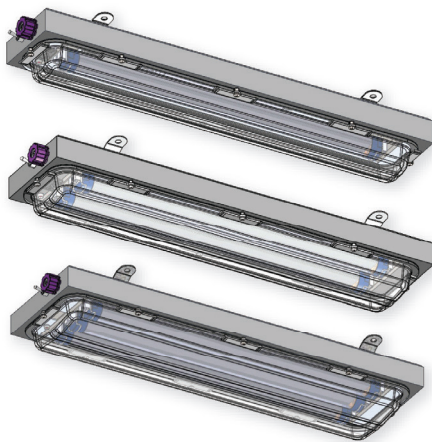

## MARITIME HAZLOC GLOBES

LED White	30W	110 lm/W
-----------	-----	----------

## MARITIME SERIES TUBES

LED Lamp, 24"	8W	130 lm/W
LED Lamp, 48"	16W	130 lm/W

## COMMERCIAL INTELLITUBE®

LED Tube, 24"	8W	120 lm/W
LED Tube, 48"	13/15/18W	130 lm/W

## LAMP FIXTURES

Single Lamp Fixture	24", 10W
Double Lamp Fixture	24", 20W
Triple Lamp Fixture	24", 30W