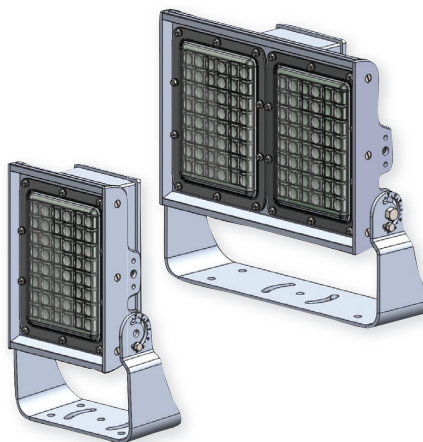

## MARITIME HAZLOC GLOBES

LED White	30W	110 lm/W
-----------	-----	----------

## MARITIME SERIES TUBES

LED Lamp, 24"	8W	130 lm/W
LED Lamp, 48"	16W	130 lm/W

## COMMERCIAL INTELLITUBE®

LED Tube, 24"	8W	120 lm/W
LED Tube, 48"	13/15/18W	130 lm/W

## LAMP FIXTURES

Single Lamp Fixture	24", 10W
Double Lamp Fixture	24", 20W
Triple Lamp Fixture	24", 30W